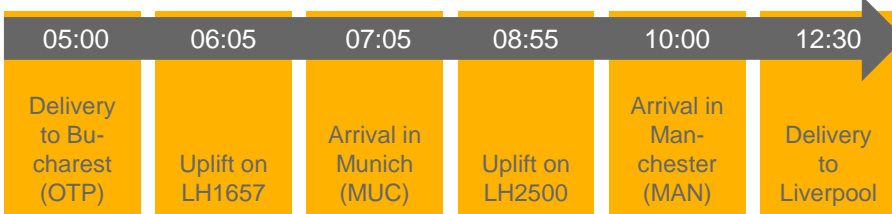

# Your Special Speed Solution from Romania towards Europe

Do you have time critical shipments from Bulgaria to major European Automotive centers? Have you been facing the risk of line breakdowns due to production parts arriving too late? Then you need a dedicated and reliable service!

## Your solution

1. Pick-up in Romania or drop-off at 3 airports: Bucharest (OTP), Timisoara (TSR) or Sibiu (SBZ).
2. Shortest export handling time of 60 minutes.
3. Flight to any European industrial center.
4. Shortest import handling time starting from 45 minutes.
5. Dedicated delivery to your customer site.

## Shipment example to Liverpool in 7,5 hours

- Wolfsburg within 7hours
- Ingolstadt within 4hours
- Madrid within 7hours
- Oporto within 11hours
- Paris within 7hours
- Gdansk within 6hours