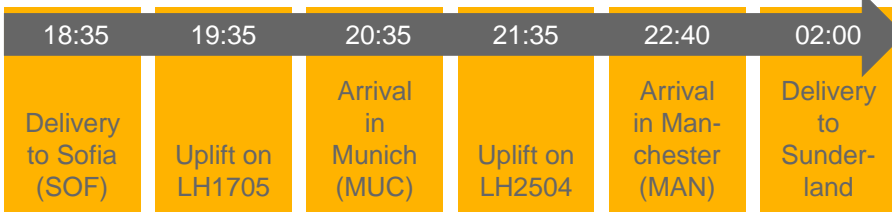

# Your Special Speed Solution from Sofia towards Europe

Do you have time critical shipments from Bulgaria to major European Automotive centers? Have you been facing the risk of line breakdowns due to production parts arriving too late? Then you need a dedicated and reliable service!

## Your solution

1. Pick-up in Bulgaria or drop-off at Sofia airport (SOF).
2. Shortest export handling time of 60 minutes.
3. Flight to any European industrial center.
4. Shortest import handling time starting from 45 minutes.
5. Dedicated delivery to your production line.

## Shipment example to Sunderland in 7 hours

Or to...

- Wolfsburg within 7hours
- Ingolstadt within 4hours
- Madrid within 7hours
- Oporto within 11hours
- Paris within 7hours
- Gdansk within 6hours